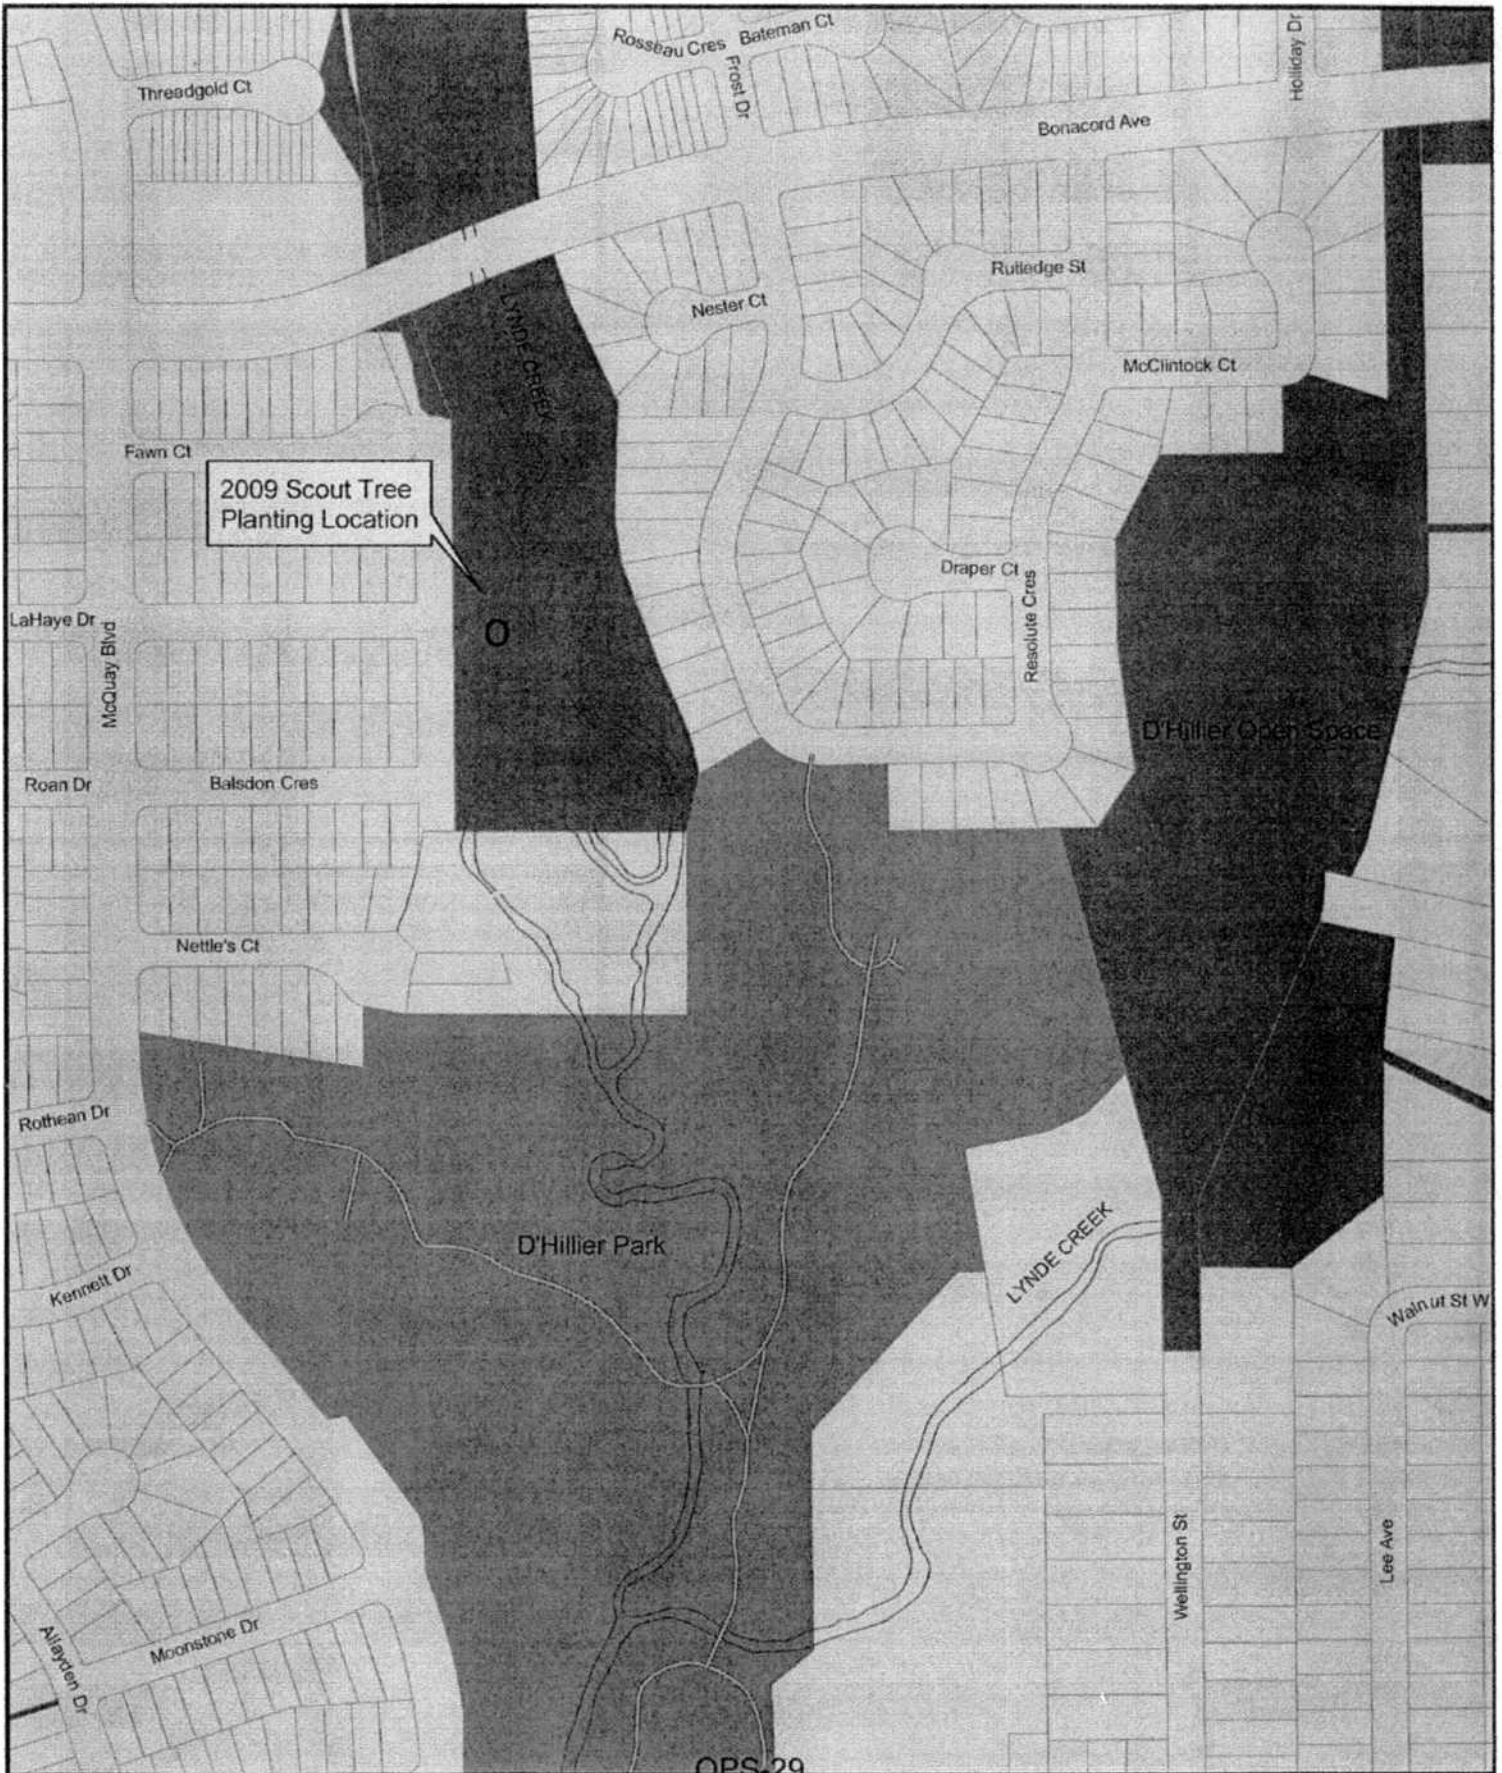

H

Town of Whitby

Community and Marketing Services Department
Parks Division

2009 SCOUT TREE PLANTING AREA

ATTACHMENT #1

2009 Scout Tree
Planting Location

O

D'Hillier Open Space

D'Hillier Park

LYNDE CREEK

OPS 29